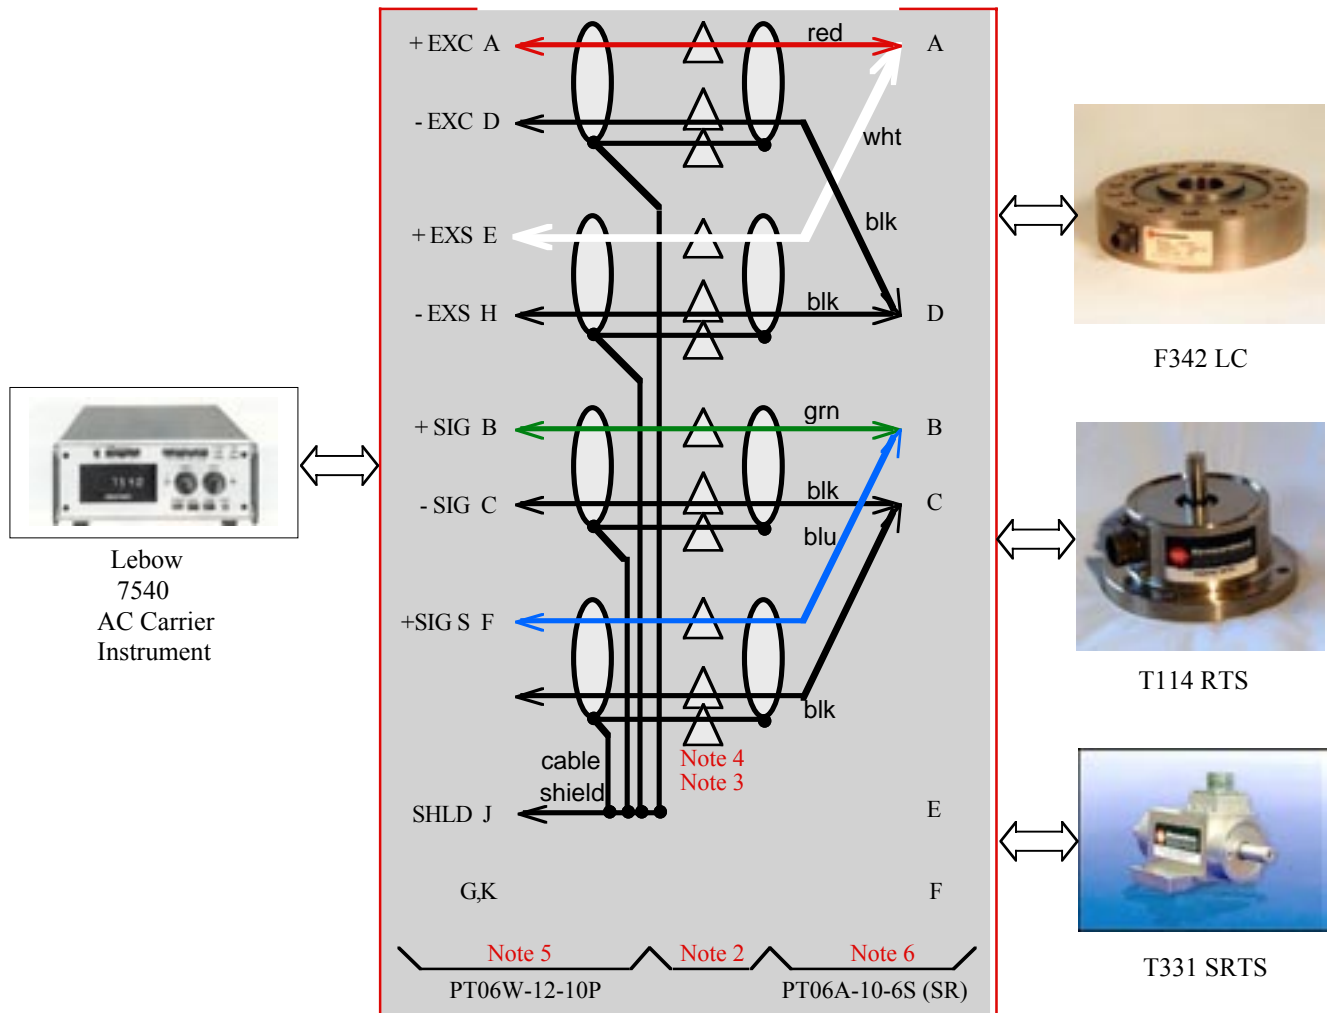

INTERCONNECTING CABLE ASSEMBLY

Lebow 7540 AC Carrier Instrument to SensorData WRC Slip Ring and Reaction Torque Sensors and Load Cells with cable lengths up to 450 feet (Note 1)

Notes

- 1) User tested to 450 feet - no reading error.
- 2) Belden Cable #9728 with 4 pairs of color-coded cable. Each pair individually shielded. Each pair isolated by shrink tubing except at pin J
- 3) Location of optional junction box. Individual isolated connections; Δ
- 4) Other (power) connections made at this location must be made inside their own junction box.
- 5) Mates with PT02E-12-10S receptacle.
- 6) Mates with WRC sensors with PT02E-10-6P receptacle