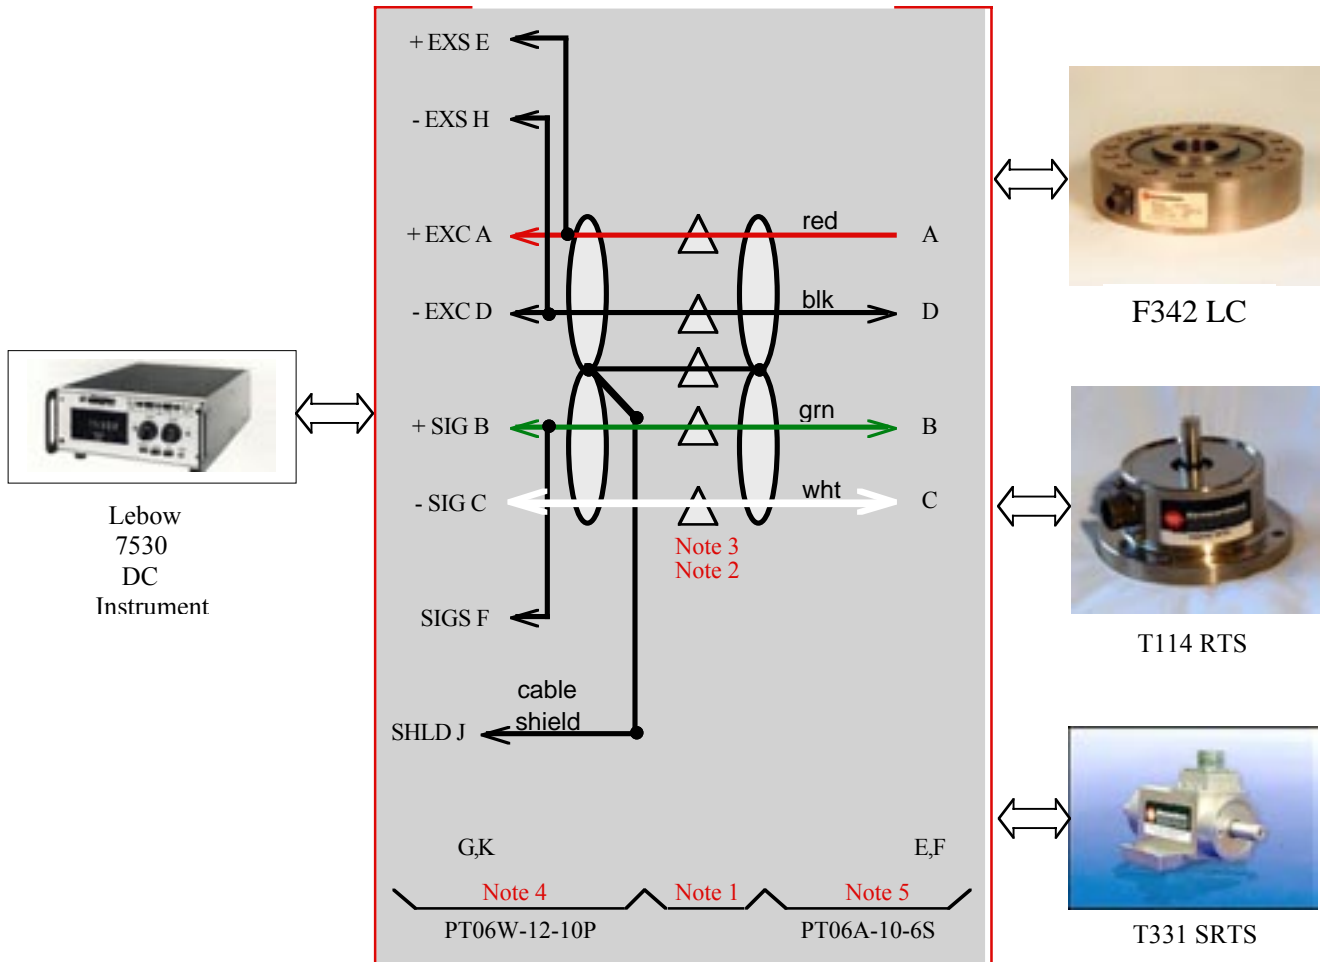

## INTERCONNECTING CABLE ASSEMBLY

Lebow 7530 DC Instrument to SensorData WRC Slip Ring and Reaction torque Sensors and Load Cells with Cable Lengths up to 20 Feet

### Notes

- 1) Belden Cable #8723 with 2 pairs of color-coded cable. Each pair individually shielded.
- 2) Location of optional junction box. Individual isolated connections;  $\Delta$
- 3) Other (power) connections made at this location must be made inside their own junction box.
- 4) Mates with PT02E-12-10S receptacle.
- 5) Mates with WRC sensor with PT02E-10-6P receptacle