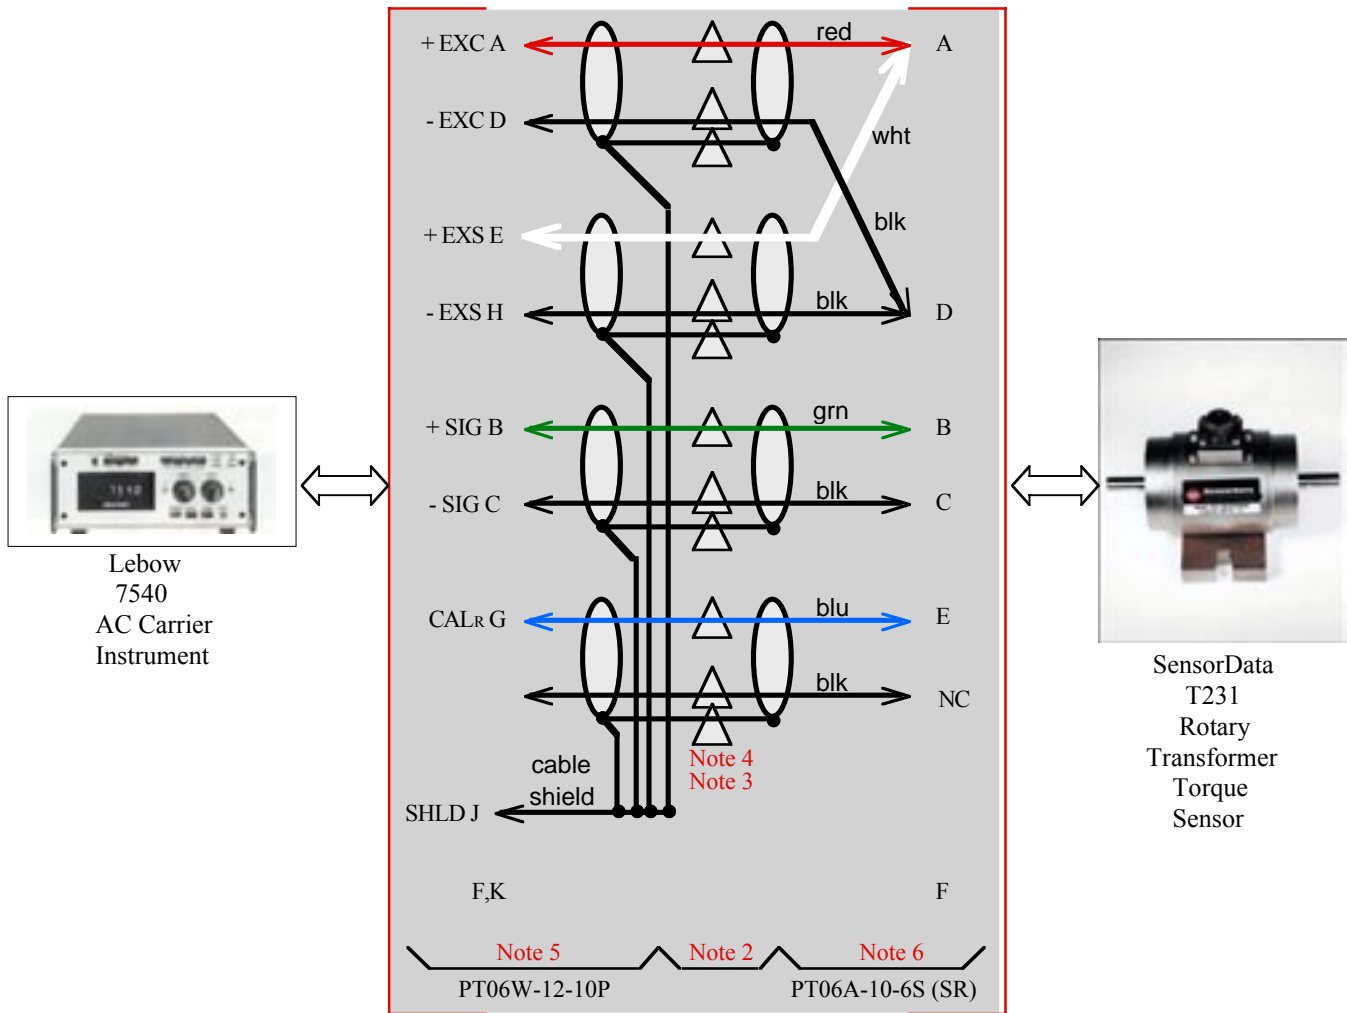

INTERCONNECTING CABLE ASSEMBLY

Lebow 7540 AC Carrier Instrument to SensorData WRC Rotary Transformer Torque Sensor with Cable Length up to 450 feet (Note 1)

Notes

- 1) User tested to 450 feet - no reading error.
- 2) Belden Cable #9728 with 4 pairs of color-coded cable. Each pair individually shielded. Each pair isolated by shrink tubing except at pin J
- 3) Location of optional junction box. Individual isolated connections; Δ
- 4) Other (power) connections made at this location must be made inside their own junction box.
- 5) Mates with PT02E-12-10S receptacle.
- 6) Mates with WRC – RT sensor with PT02E-10-6P receptacle